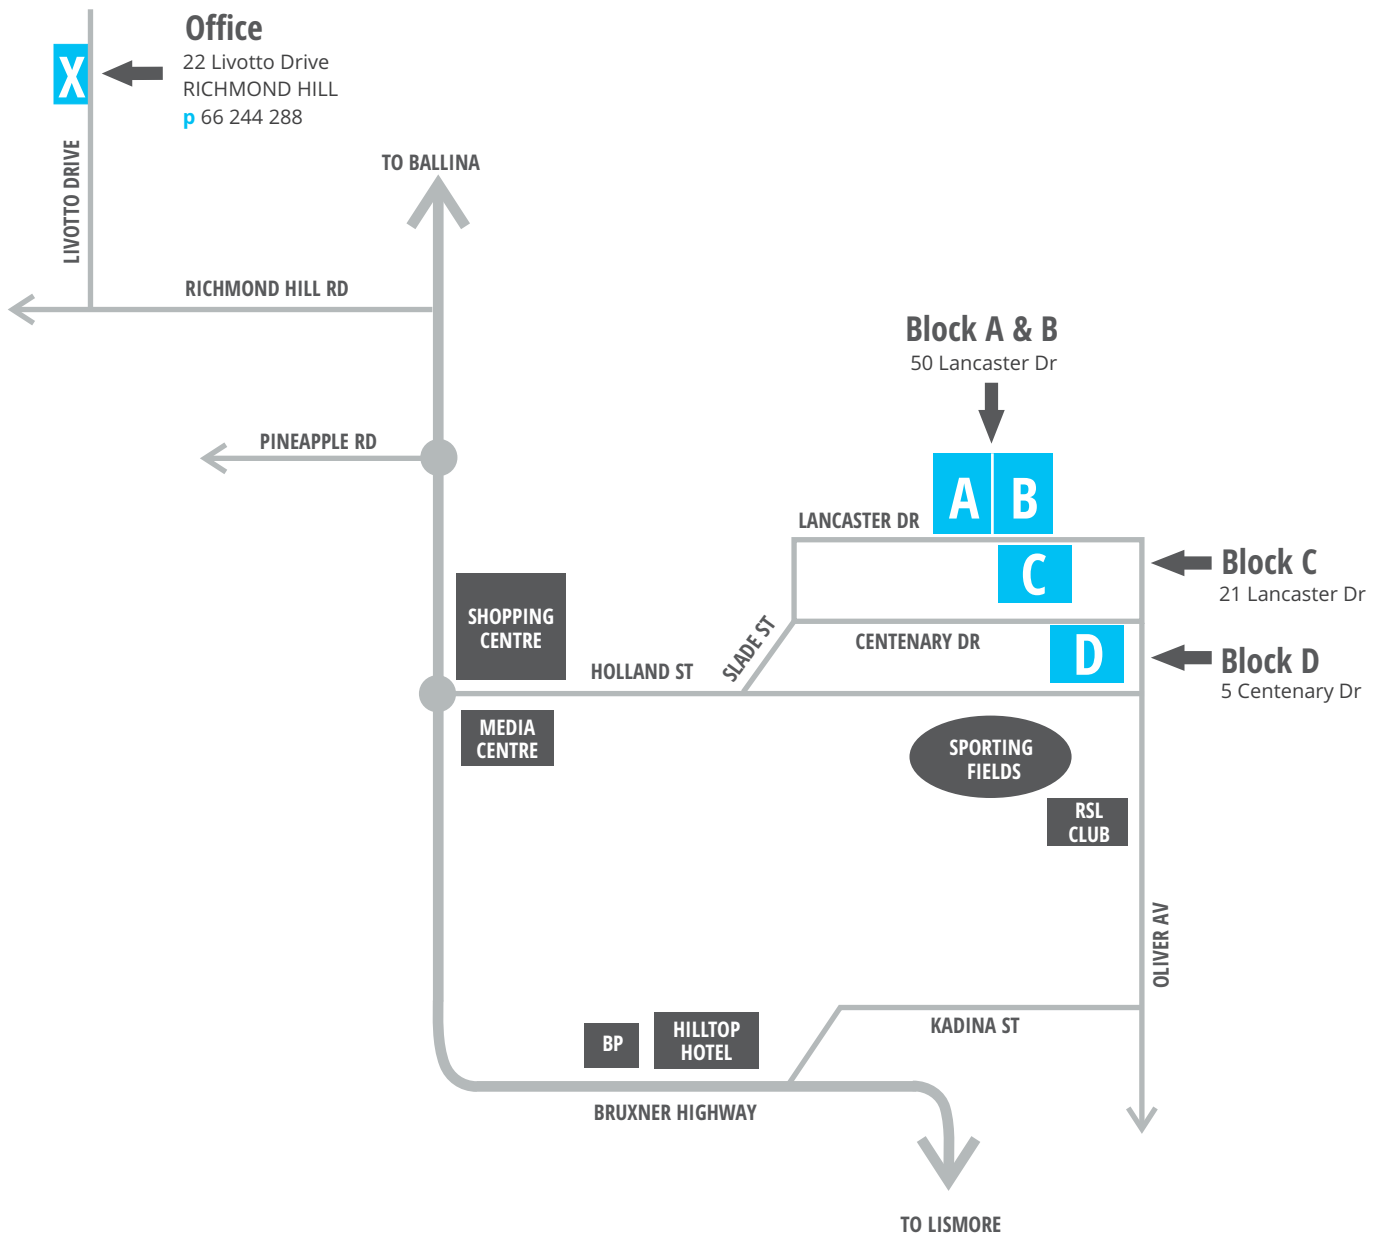

SELF STORAGE

GOONELLABAH

Office

22 Livotto Drive
RICHMOND HILL
p 66 244 288

Block A & B

50 Lancaster Dr

Block C

21 Lancaster Dr

Block D

5 Centenary Dr

OFFICE

02 6624 4288, 0415 308 456
22 Livotto Drive Richmond Hill
NSW 2480

SHEDS

21 & 50 Lancaster Drive & 5 Centenary Drive
Goonellabah Industrial Estate
www.jimselfstorage.com.au