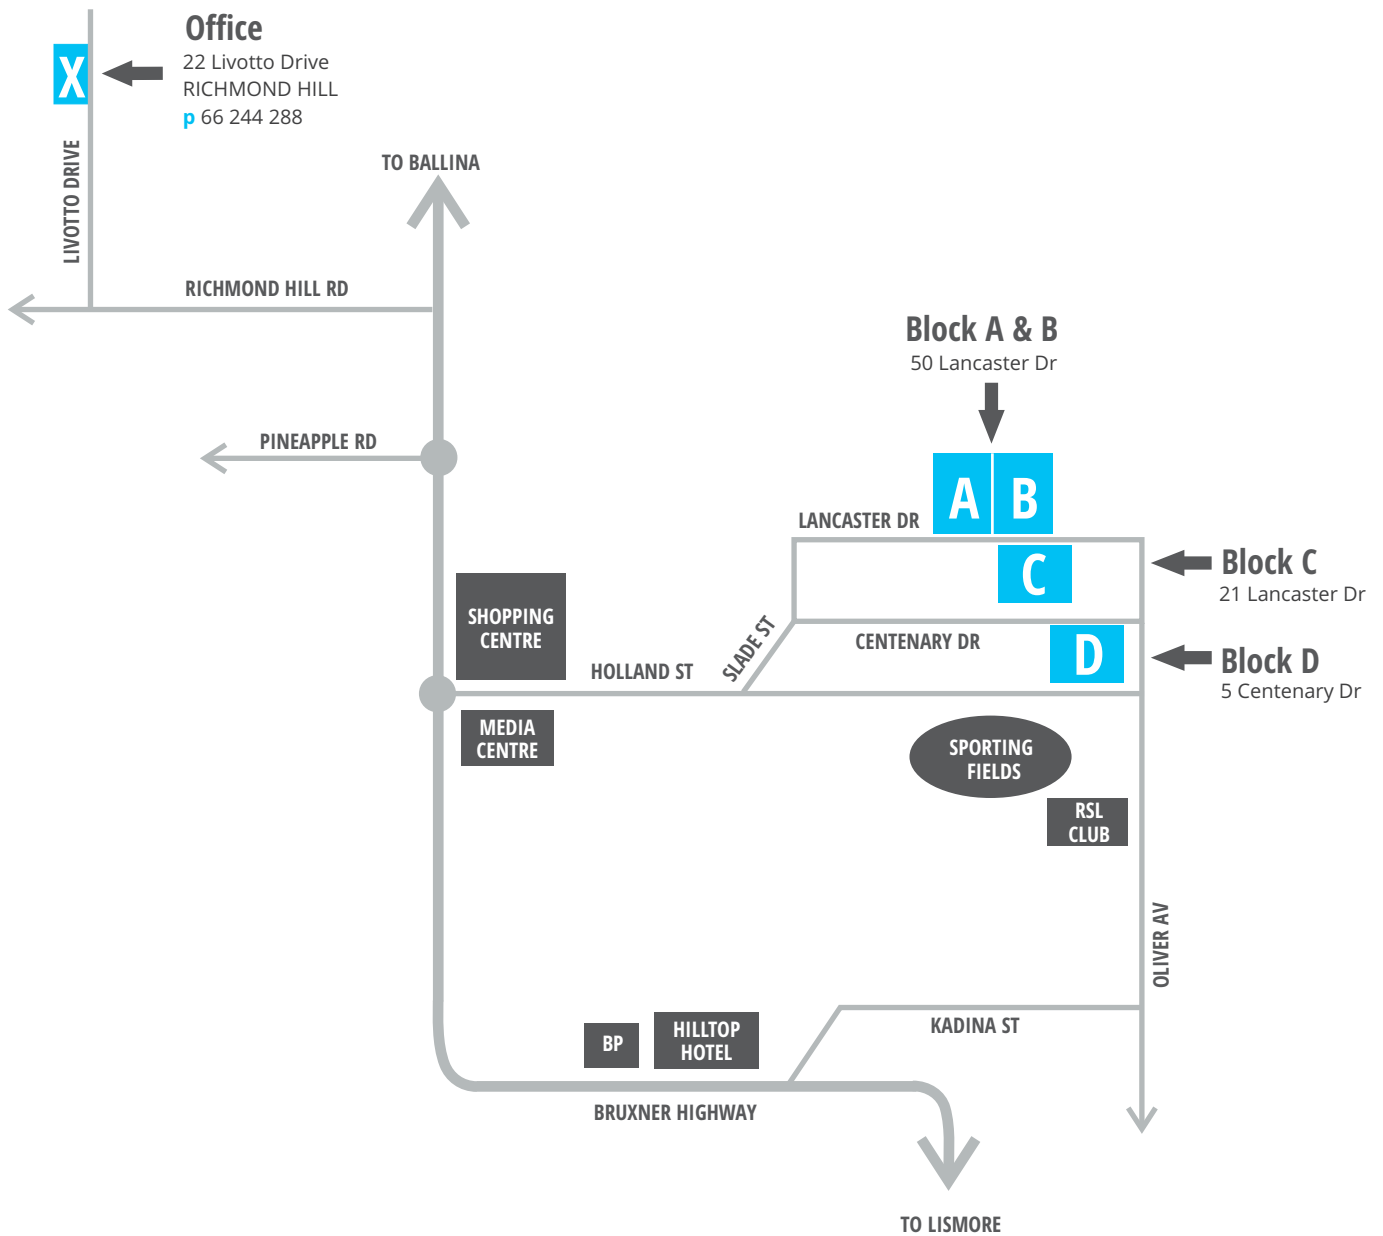

SELF STORAGE

GOONELLABAH

OFFICE

02 6624 4288, 0415 308 456
22 Livotto Drive Richmond Hill
NSW 2480

SHEDS

21 & 50 Lancaster Drive & 5 Centenary Drive
Goonellabah Industrial Estate
www.jimselfstorage.com.au

21 & 50 LANCASTER DRIVE

21 & 50 LANCASTER DRIVE

Payments

ACCOUNT NAME - JIM'S SELF STORAGE BANK - Commonwealth Bank BRANCH - Lismore
 BSB NUMBER - 062565 ACCOUNT NUMBER - 10486062