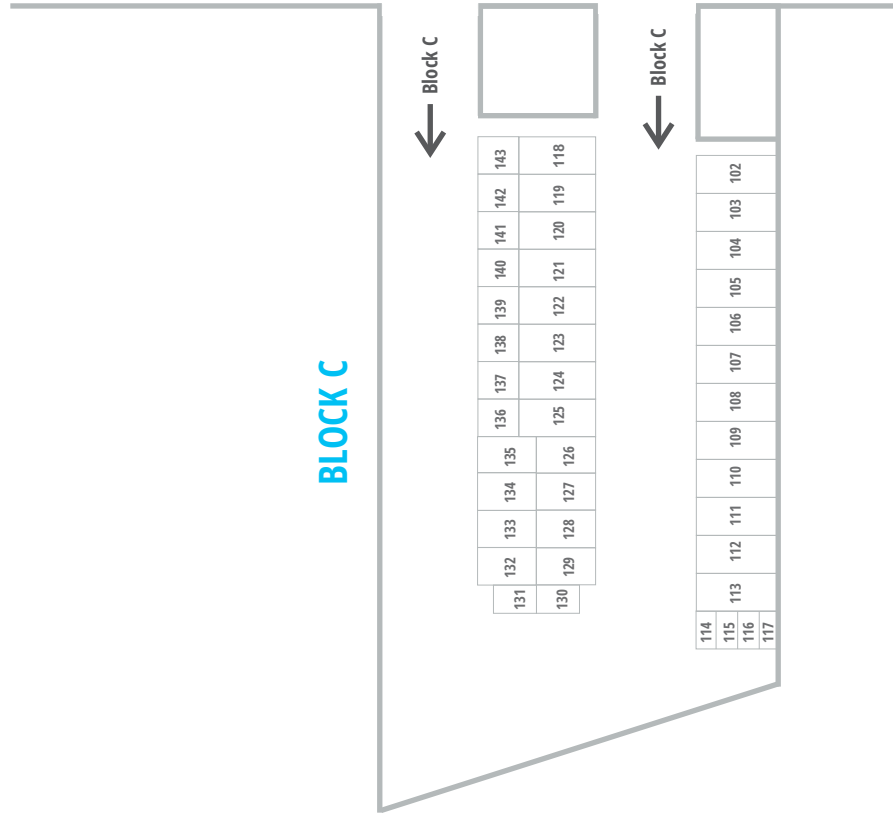

Payments

ACCOUNT NAME - JIM'S SELF STORAGE   BANK - Commonwealth Bank   BRANCH - Lismore
BSB NUMBER - 062565   ACCOUNT NUMBER - 10486062