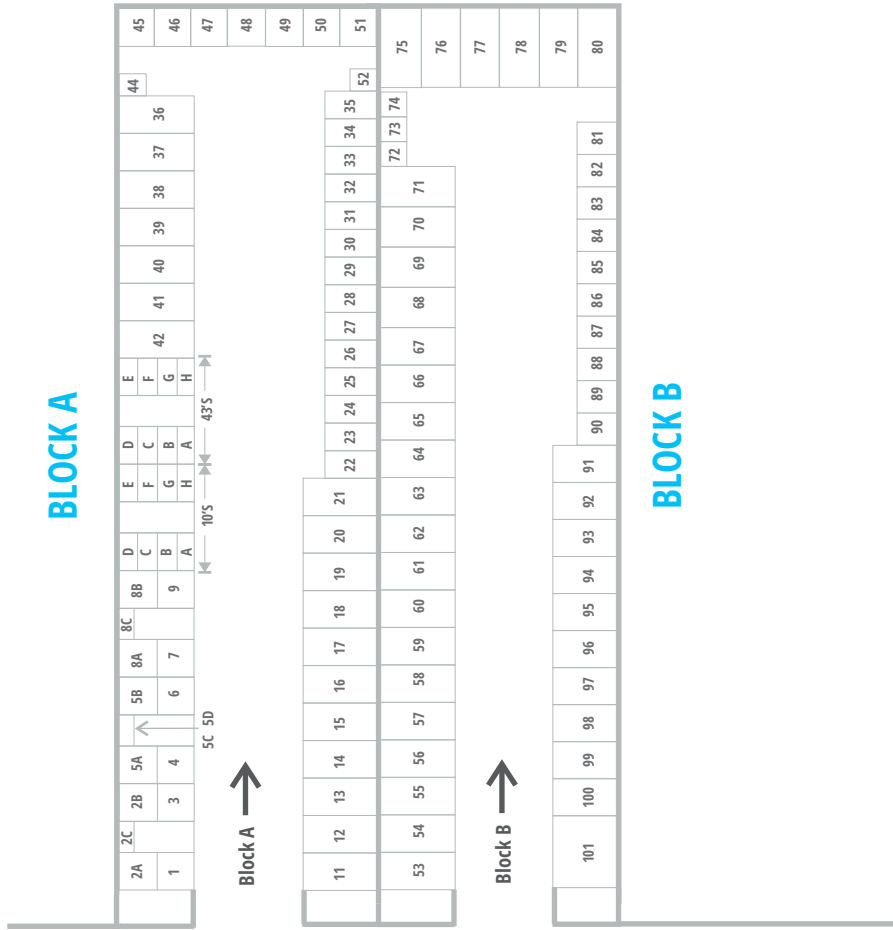

SELF STORAGE

GOONELLABAH

OFFICE

02 6624 4288, 0415 308 456
22 Livotto Drive Richmond Hill
NSW 2480

SHEDS

21 & 50 Lancaster Drive & 5 Centenary Drive
Goonellabah Industrial Estate
www.jimselfstorage.com.au

21 & 50 LANCASTER DRIVE

21 & 50 LANCASTER DRIVE

Payments

ACCOUNT NAME - JIM'S SELF STORAGE BANK - Commonwealth Bank BRANCH - Lismore
 BSB NUMBER - 062565 ACCOUNT NUMBER - 10486062